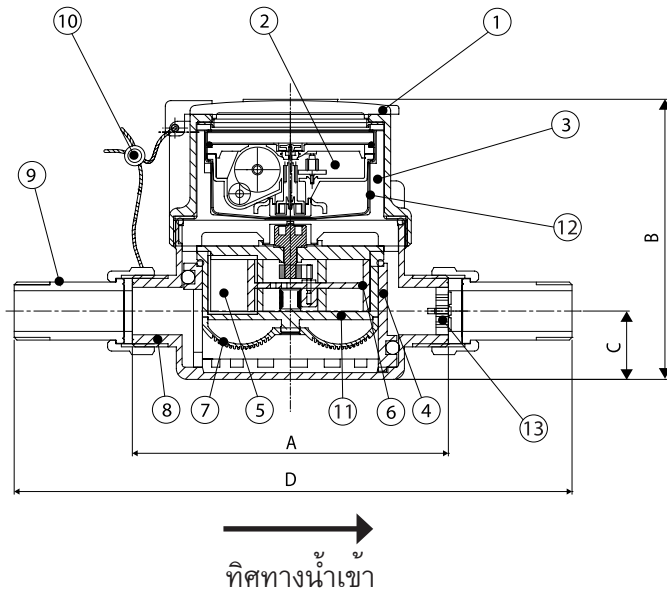

## Dimensions มิติ (mm.)

Model	Size	A	B	C	D	BSP thread on body	BSP thread on coupling
RPM-15 CV	1/2"	115	103	25	203	3/4"	1/2"
RPM-20 CV	3/4"	165	105	25	291	1"	3/4"

## Accuracy & Pressure Drop Curve

## Technical Data :

Working Water Temperature : 5°C — 50°C

Maximum Test Pressure 17.5 kg/cm<sup>2</sup>

Material of Body Casing : Bronze Casting or Hot forging brass

MODEL	RPM 15CV	RPM 20CV
Max. Flow Rate 1 Hr/day (Qmax - m <sup>3</sup> /h)	3	5
Pressure drop at above Max. Flow Rate (mAq)	10	10
Nominal Flow Rate (Qn - m <sup>3</sup> /h)	1.5	2.5
Range Accuracy (Qt - m <sup>3</sup> /h)	0.0225	0.0375
Min. Flow Accuracy (Qmin - m <sup>3</sup> /h)	0.015	0.025
Starting Flow Rate (l/h)	2.5	5
Smallest Digital Readable Amount (litre)	0.1	0.1
Max. Digital Registration (m <sup>3</sup> )	9,999	9,999
Overall length with coupling (mm.)	203	291

## Name of Part

NO	NAME OF PARTS	NO	NAME OF PARTS
1	LID	8	BODY CASING
2	REGISTER	9	COUPLING
3	UPPER CASING	10	SEALING
4	LOWER CASING	11	CYLINDER
5	MEASURING CHAMBER	12	REGISTER GEARING SEAL CASE
6	PISTION	13	BUTTERFLY CHECK VALVE
7	STRAINER		